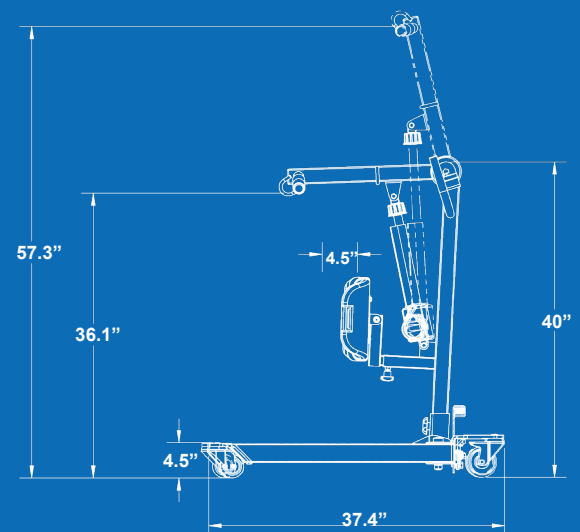

BESTSTAND™

SA400H/HE | MINI | SIT-TO-STAND

The BestStand™ SA400H/HE Mini are our latest innovative design for quick and easy sit-to-stand transfer. They are small and compact. Easy to maneuver in tight space. Available in both hydraulic and electric.

- **400lb** Capacity
- Unique T-bar design for quick lifting action
- Hydraulic with optional electric upgrade
- Adjustable knee pad
- Detachable foot plate

| DIMENSIONS

Key dimensions of SA400H/HE MINI	
maximum capacity	400Lb / 182 Kg
external base width (closed)	25.8"
internal leg width (opened)	32.1"
upright mast height	40"
overall base length	37.4"
base height	4.5"
minimum lifting height with spreader bar	36.1"
maximum lifting height with spreader bar	57.3"
knee pad length extension range	4.5"
maximum boom width	14"
knee pad height extension range	22.11"
net weight	102lb / 46.2kgs
shipping weight	112lb / 51kgs

* SPECIFICATIONS PROVIDED ARE A GENERAL GUIDELINE AND ARE SUBJECT TO CHANGE WITHOUT NOTICE

SA400H - Hydraulic SA400HE - Electric

TOP VIEW OF SA400HE MINI

SIDE VIEW OF SA400HE MINI