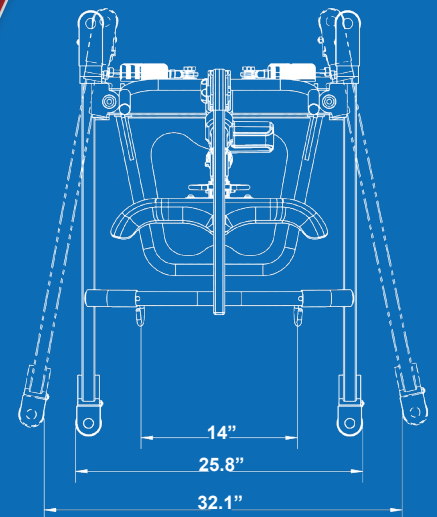

BESTSTAND™

SA400H/HE | MINI | SIT-TO-STAND

The BestStand™ SA400H/HE Mini are our latest innovative design for quick and easy sit-to-stand transfer. They are small and compact. Easy to maneuver in tight space. Available in both hydraulic and electric.

- **400lb** Capacity
- Unique T-bar design for quick lifting action
- Hydraulic with optional electric upgrade
- Adjustable knee pad
- Detachable foot plate

| DIMENSIONS

Key dimensions of SA400H/HE MINI	
maximum capacity	400Lb / 182 Kg
external base width (closed)	25.8"
internal leg width (opened)	32.1"
upright mast height	40"
overall base length	37.4"
base height	4.5"
minimum lifting height with spreader bar	36.1"
maximum lifting height with spreader bar	57.3"
knee pad length extension range	4.5"
maximum boom width	14"
knee pad height extension range	22.11"
net weight	102lb / 46.2kgs
shipping weight	112lb / 51kgs

* SPECIFICATIONS PROVIDED ARE A GENERAL GUIDELINE AND ARE SUBJECT TO CHANGE WITHOUT NOTICE

SA400H - Hydraulic SA400HE - Electric

TOP VIEW OF SA400HE MINI

SIDE VIEW OF SA400HE MINI