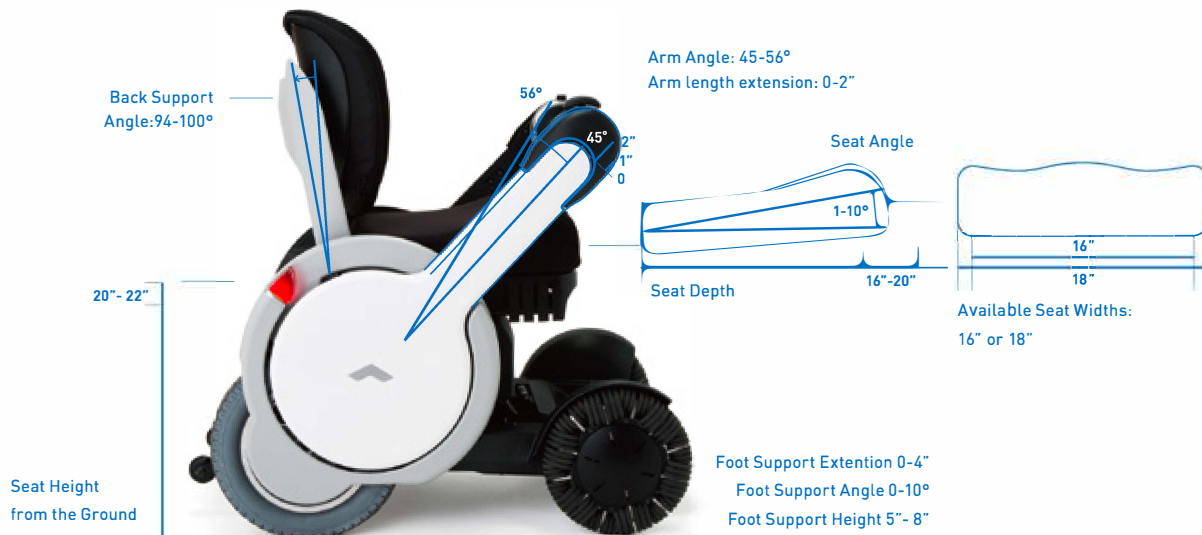

WHILL Model A Adjustability

With a wide degree of adjustability and ergonomically designed seating, as well as broad compatibility with accessories, the Model A can be customized and accessorized to meet the needs of a wide range of users.

Controller Options

Choose from two different controller shapes.

The directional controller can be configured on the right or left hand side.