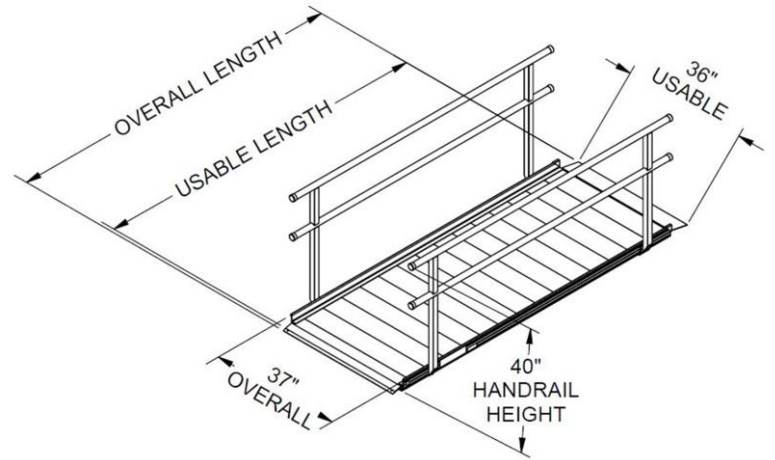

GATEWAY™

Solid Surface Portable Ramp w/Handrails

Technical Specifications

OVERALL

Material	: Aluminum
Slip-resistant Surface	: Extruded
Handrail Surface	: Brushed Finish
Weight Capacity	: 850 lbs.
Warranty Term	: Lifetime Limited
Use	: Wheelchairs & Scooters

GATEWAY 3-FT RAMP w/HANDRAILS

Model No.	: GATEWAYHR03
Usable Size (L x W x H)	: 3' x 36" x 36"
Overall Size (L x W x H)	: 3' x 40" x 36"
Weight*	: 37 lbs.
Handrail Length	: 2'
Usage Guidelines (Rise)**	: Up to 4"

GATEWAY 4-FT RAMP w/HANDRAILS

Model No.	: GATEWAYHR04
Usable Size (L x W x H)	: 4' x 36" x 36"
Overall Size (L x W x H)	: 4' x 40" x 36"
Weight*	: 45 lbs.
Handrail Length	: 3'
Usage Guidelines (Rise)**	: Up to 6"

GATEWAY 5-FT RAMP w/HANDRAILS

Model No.	: GATEWAYHR05
Usable Size (L x W x H)	: 5' x 36" x 36"
Overall Size (L x W x H)	: 5' x 40" x 36"
Weight*	: 55 lbs.
Handrail Length	: 4'
Usage Guidelines (Rise)**	: Up to 7"