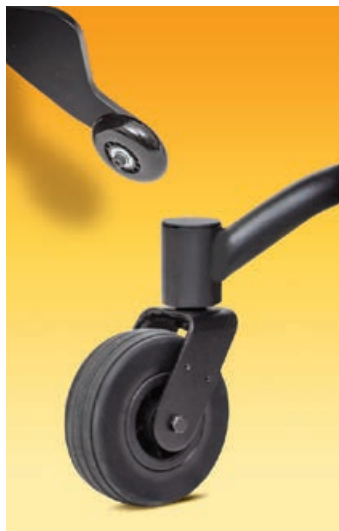

Jazzy[®]

ELITE HD

The Jazzy[®] Elite HD features two-motor, front-wheel drive technology and heavy-duty construction. The Jazzy Elite HD features 14" drive wheels for enhanced outdoor performance combined with a front-wheel drive design to provide tight turns for optimal indoor maneuverability in small spaces. Large front wheels add extra absorption for superb climbing capabilities and combine with front anti-tip wheels for handling various terrains with ease.

LARGE 14" DRIVE WHEELS

PERFORMANCE-MATCHED ELECTRONICS

COMPACT CASTERS FOR SUPERIOR INDOOR MANEUVERABILITY

AMERICA'S FAVORITE POWER CHAIR

Learn more online.

gojazzy.com

Specifications

Weight Capacity	450 lbs.
Maximum Speed	Up to 4 mph
Ground Clearance	3"
Turning Radius	24"
Overall Length	35.5"
Overall Width	25.25"
Drive Wheels	14" solid
Front Wheels	3" solid anti-tips
Rear Wheels	6" solid casters
Suspension	Limited
Drivetrain	Two-motor, front-wheel drive
Braking System	Intelligent braking (electronic, regenerative disc brakes)
Standard Electronics	60A, Dynamic Shark controller
Battery Charger	Off-board, 5 amp
Per-Charge Range	Up to 9.8 miles
Battery Requirements	(2) 12 volt, deep cycle, NF-22
Battery Weight	37 lbs. each
Base Weight	99 lbs.
Standard Seat Weight	52 lbs. (high-back)
Standard Seat	20" x 18-20"
Max. Seat Dimensions	24" x 24"
Warranty	Lifetime limited on frame; 13-month limited on electronics; 13-month limited on drive motors

Colors

Jazzy Red

Jazzy Blue

Features

- Depth adjustable, black high-back seat
- Universal, fixed, in-line joystick mount
- Flip-up height adjustable foot platform
- Black, flat-free, non-marking tires
- 70" lap belt

Options

- Synergy® Seat
- Solid seat pan
- Cup holder
- Weather cover
- Rear basket
- Oxygen tank holder
- Walker holder
- Cane/crutch holder
- Saddle bag
- Safety flag
- Heel loops
- Lap belt (50", 60", 80", 90")
- Swing-away footrest
- Elevating leg rests
- Residual limb support
- Military patches
- Swing-away joystick
- XLR USB charger