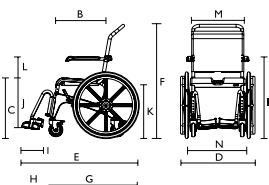

Ocean with 24" wheels