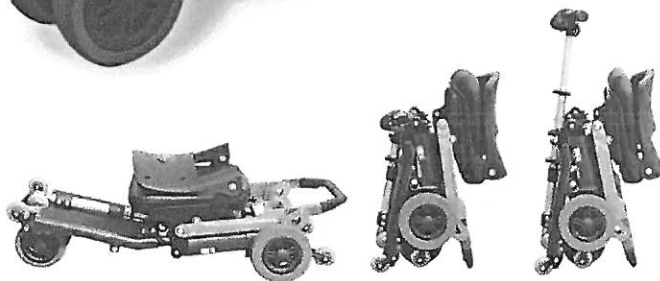

Economical • Compact • Simple

Easy-folding mobility scooter with tight turning radius for effortless maneuverability. Conveniently designed for daily use.

Toll Free [888] 957-1888 | www.FreeRiderUSA.com