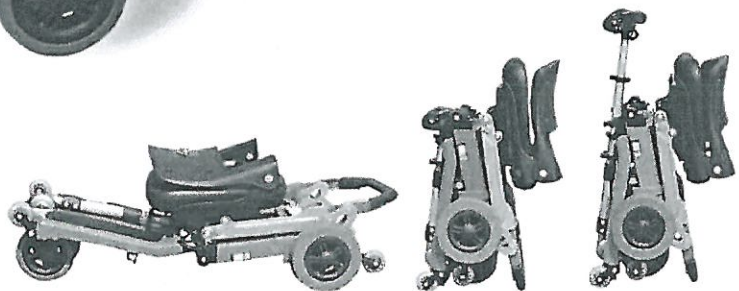

FreeRider[®]USA

Smart Fold, Easy Go

Luggie Elite

LENGTH	39 in (99.1 cm)
WIDTH	18 in (45.7 cm)
LENGTH (FOLDED)	26 in (66 cm)
WEIGHT CAPACITY	320 lbs. (145.2 kg)
WEIGHT (SCOOTER)	51.7 lbs (23.5 kg)
WEIGHT (SCOOTER+BATTERY)	56.9 lbs (25.8 kg)
BATTERY	1x 10.5AH Lithium Ion
BATTERY CHARGER	5-amp off-board charger
MAX. SPEED	4 mph (6.4 kph)
RANGE*	14.3 miles (23 km)
TURNING RADIUS	35.5 in (90.2 cm)
GROUND CLEARANCE	2.5 in (6.4 cm)
MAX. INCLINE	6 degrees
WHEELS/TIRES	Front: 2" x 6" PU solid Rear: 2" x 7" PU solid
DRIVE SYSTEM	24-volt DC motor, sealed mini-transaxle, rear-wheel drive
STANDARD COLORS	● ● ● ● ● ● ●

Style • Performance • Versatility

New features include LED battery indicator, wider seat, retractable handlebars, higher weight capacity and longer range.

The information contained herein is correct at the time of publication. Factors such as battery charge, battery condition, user weight, tire pressure, and terrain type will cause variation to maximum range and speed. Due to continual product improvement and manufacturing tolerances; length, width, turning radius and ground clearance can be subject to variance of +/- 3%. We reserve the right to alter specifications without prior notice.